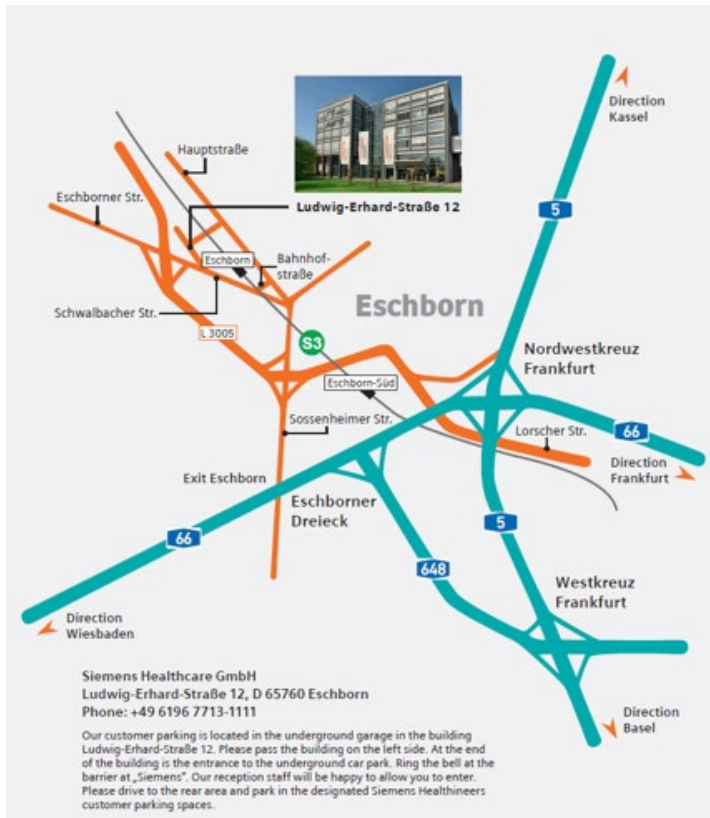

Training Location

Siemens Healthineers
Ludwig-Erhard-Str. 12
65760 Eschborn, Germany

E-Mail: trainingcenter-eschborn.team@siemens-healthineers.com

Please note that your hotel booking will be arranged by our service provider "Travel IQ". Since your name will only be confirmed to the hotel two weeks prior to class, please contact TCEschborn.agency@h-otline-travelservice.de for any changes (extension of stay or cancellation). If modifications of the bookings (changes, cancellations etc.) are not advised by you in time, additional charges may occur which will be cross-charged with the training fees.

Please also note that on the **first day** you will have to get to the Training Center **by individual transportation**.

There is a complimentary daily shuttle service available between the hotel and the Training Center. The shuttle is available from the end of the first training day until the morning of the last training day.

Please note that all hotel bookings are without weekend stay!

Arrival by Airplane

You can reach the international Airport Frankfurt from all over the world. By car it will take 20 minutes from the Airport to SHS Eschborn.

Arrival by Train

From Frankfurt to Eschborn it will take 20 minutes by regional train. SHS is situated within walking distance of the regional station "Eschborn".

Public Transport from Frankfurt Airport

- Take the S-Bahn to "Hauptbahnhof"
- Change at Hauptbahnhof to the S3 towards "Bad Soden" or S4 towards "Kronberg"
- Get off at "Eschborn" station (6th stop, NOT station "Eschborn Süd")
- Turn immediately right, follow the path alongside the track until the level crossing, then left along "Dag Hammarskjöld Weg". The building is across the road opposite of you (10 min walk)

Information about the Area

- [Homepage of the City of Eschborn](#)
- [Homepage of the City of Frankfurt](#)