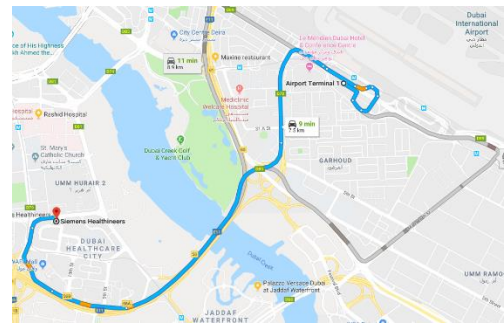

## **Hotel Recommendation**

Feel free arrange your hotel booking using one of the following ones as they are a walking distance from the training center:

- Hyatt Regency Dubai Creek Heights  
20th Street, Dubai Healthcare City, Dubai, UAE  
Phone: +971-4-553-1234

- Mövenpick Hotel & Apartments Bur Dubai  
19th Street, Oud Metha Area, Dubai, UAE  
Phone: +971-4-336-6000
- Grand Hyatt Dubai  
Sheikh Rashid Road, Riyadh Str., Dubai, UAE  
Phone: +971-4-317-1234
- Rove Healthcare City  
19th Street - Oud Metha Road, Dubai, UAE  
Phone: +971-4-561-9200

**Arrival by Airplane**

You can reach Dubai International Airport (DXB) from all over the world. By taxi it will take 10 minutes from the airport to the Training Center in Dubai.

**Arrival by Taxi**

- Drive to Dubai Healthcare City
- Approach Alrazi Building
- Building 71 is next to it

**Information about the Area**